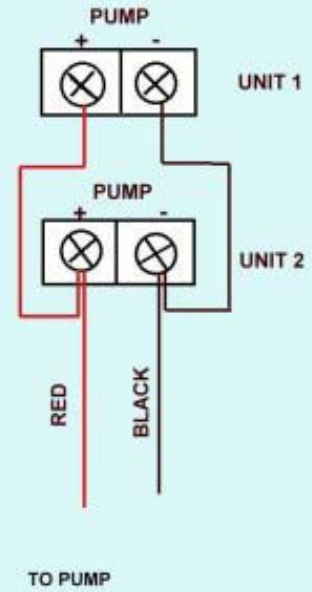

SEAFROST ~ WATER PUMP WIRING

**BD & Tradewinds
Water Pump Wiring with
Two Condensing Units**